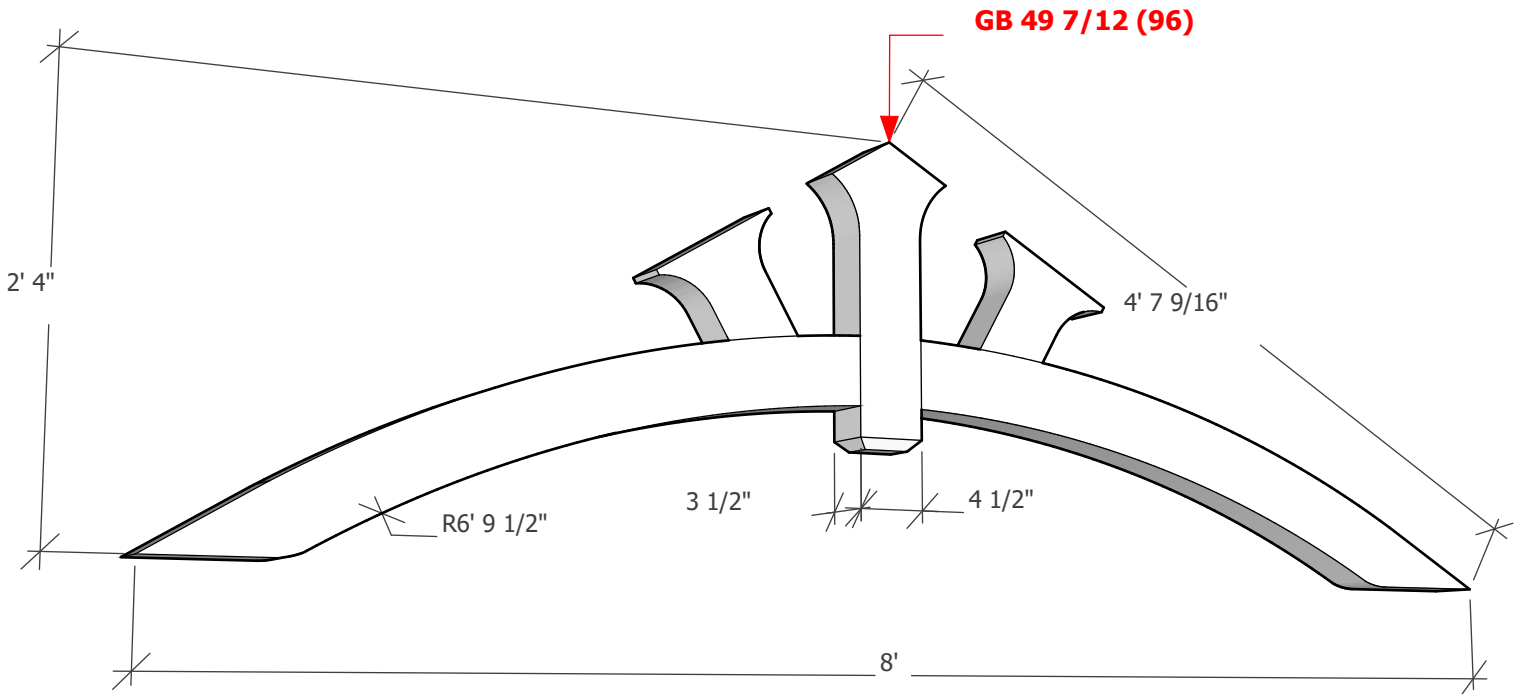

# Gable Bracket 49T96 - 7/12 - Width 96"

Thickness optional (3 1/2" shown)

To see product options or learn more about this product, go to [timberbuild.com](http://timberbuild.com) and search for: **Gable Bracket 49T96**