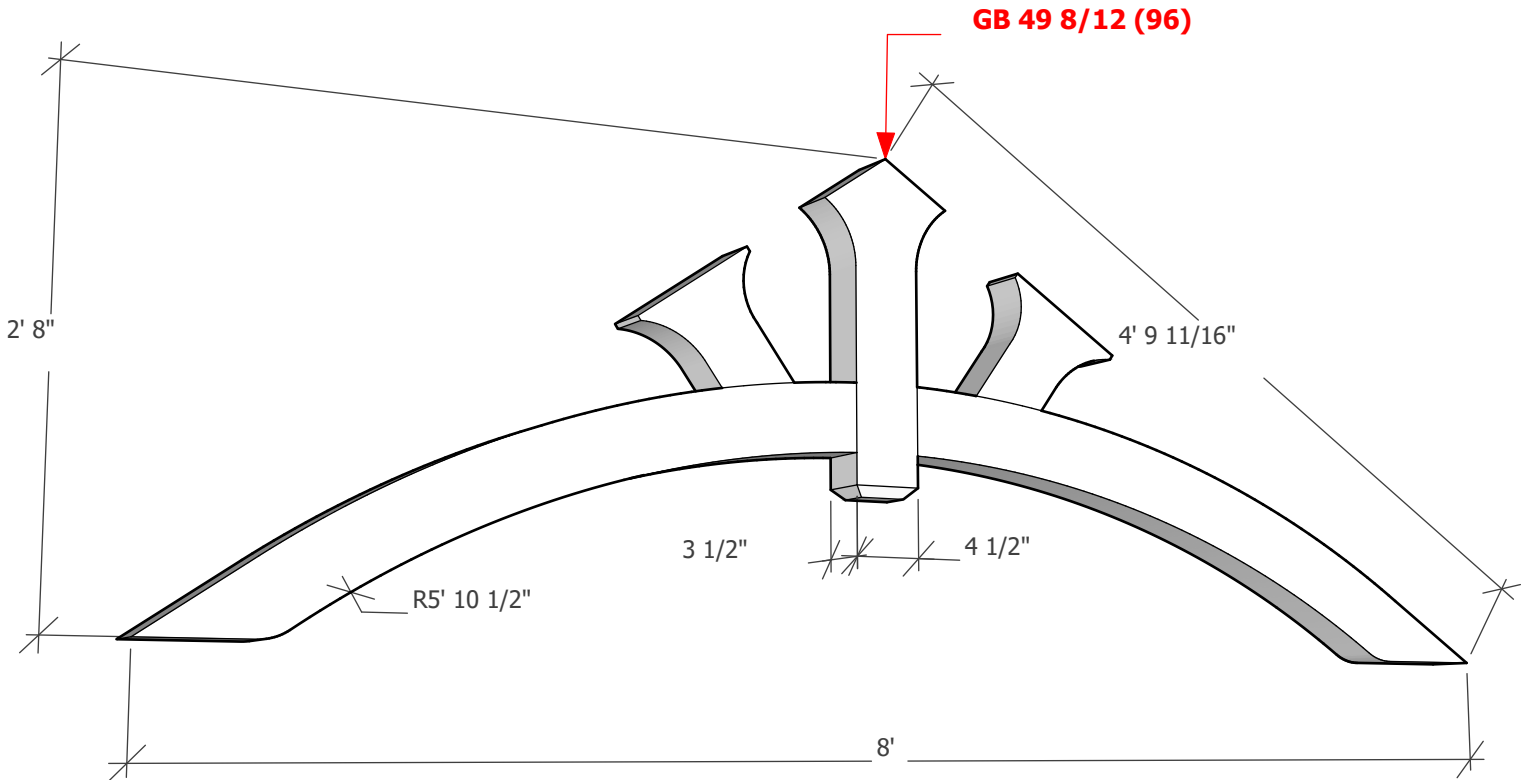

Gable Bracket 49T96 - 8/12 - Width 96"

Thickness optional (3 1/2" shown)

To see product options or learn more about this product, go to timberbuild.com and search for: **Gable Bracket 49T96**

Copyright Statement: All drawings, pictures, and specifications are the property of Timber Build and shall not be reproduced, copied, or used as the basis for manufacture, comparable pricing (bid), or sale of a product without the written permission of Timber Build.