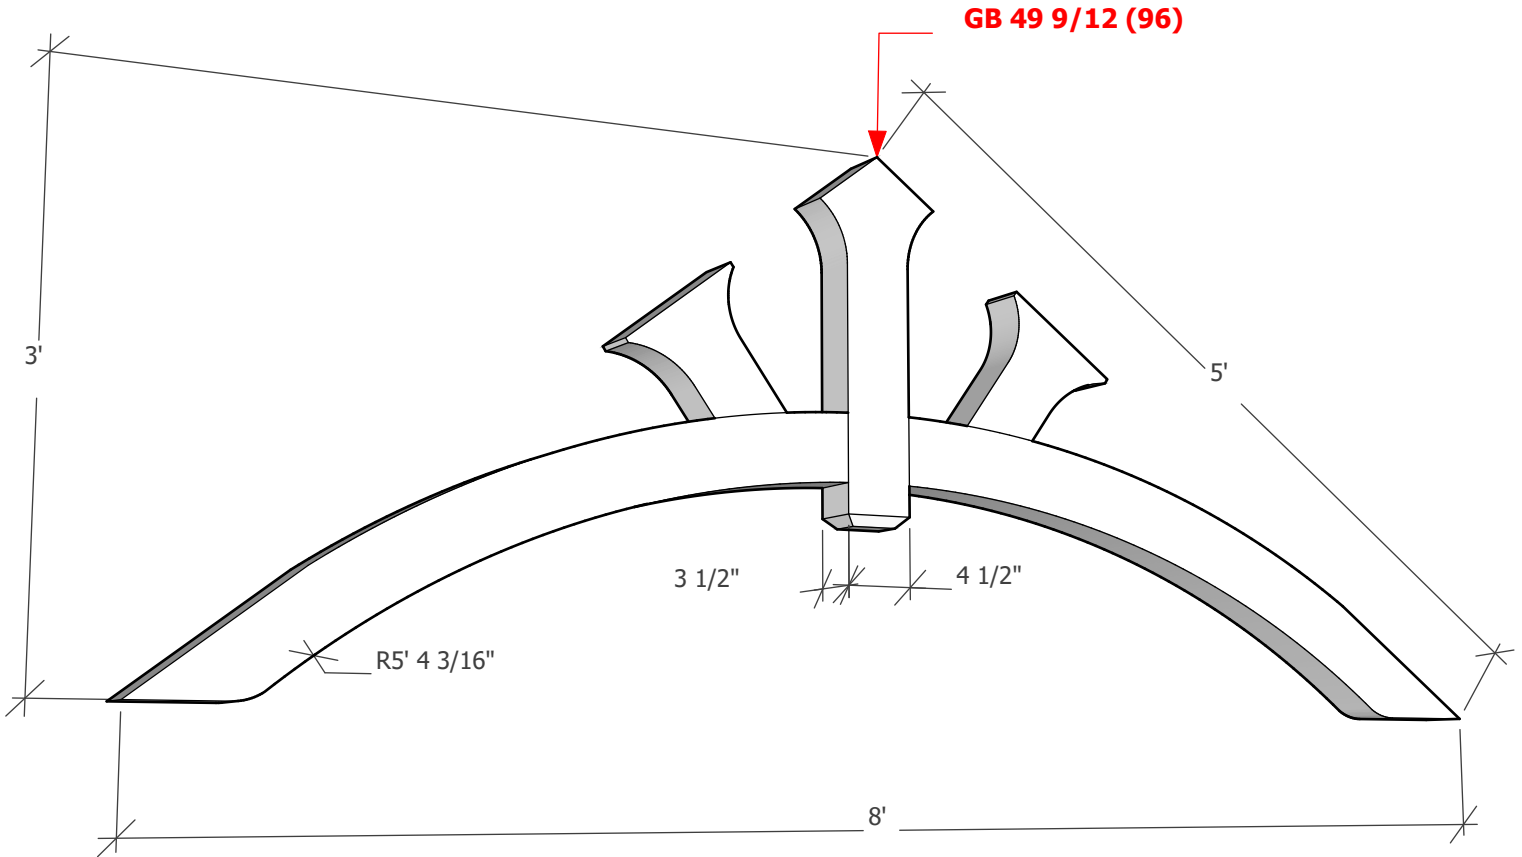

Thickness optional (3 1/2" shown)

To see product options or learn more about this product, go to timberbuild.com and search for: **Gable Bracket 49T96**

Copyright Statement: All drawings, pictures, and specifications are the property of Timber Build and shall not be reproduced, copied, or used as the basis for manufacture, comparable pricing (bid), or sale of a product without the written permission of Timber Build.